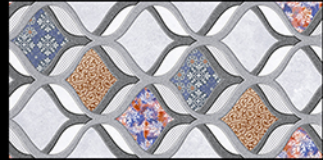

Digital

300x
600mm

finish.GLOSSY

WALL TILES

Fire Proof

Easy to Install

Eco Friendly

Resistant to acids

Water proof

10361-L

10361-L

10361-HL1

10361-HL2

10361-D

10361-D

Digital

300x
600mm

finish.GLOSSY

WALL TILES

Fire Proof

Easy to Install

Eco Friendly

Resistant to acids

Water proof

10362-L

10363-L

10362-HL1

10363-HL1

10362-D

10363-HL2

Matching Floor Available in 300x300 mm